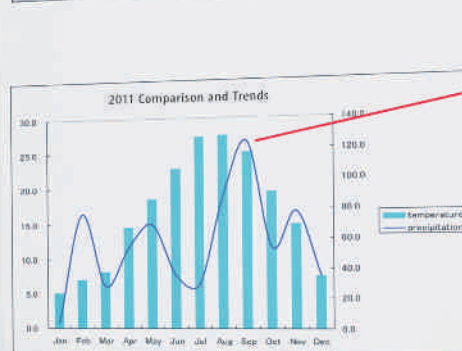

Jan	Feb	Mar	Apr	May	Jun	Jul	Aug	Sep	Oct	Nov	Dec
temperature	5.1	7.0	8.1	14.5	18.5	22.8	27.3	27.5	25.1	19.2	12.4	36.0
precipitation	3.5	18.5	28.0	54.0	88.5	35.5	79.0	88.5	124.0	53.5	76.0	36.0