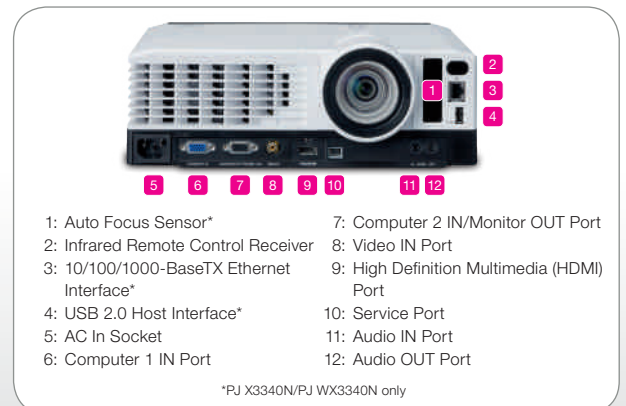

Discover the value of efficiency

The Desk Edge Series is designed specifically to leave an impression with audiences — without impacting the environment or your budget. It operates quietly, with a noise level below 38 dB, which can be reduced to 32 dB in Eco Mode. With Eco Mode, users can also specify power settings and lamp brightness extending the life of the lamp. DLP technology requires minimal heat and uses a high-pressure 3,500-hour mercury lamp to produce reliable performance in any light with minimal maintenance. In addition, the Ricoh PJ X3340N/PJ WX3340N support PLink and Ricoh @Remote service, so administrators can remotely power the unit on or off, configure settings with ease from any location and generate status and error reporting to ensure optimal efficiency and enhance projector life.