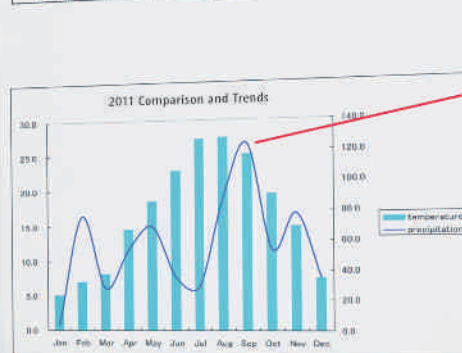

	Jan	Feb	Mar	Apr	May	Jun	Jul	Aug	Sep	Oct	Nov	Dec	Total
temperature	5.1	7.0	8.1	14.5	18.5	22.8	27.3	27.5	25.1	19.3	12.0	35.0	
precipitation	3.5	18.5	28.0	54.0	88.5	35.5	79.0	88.5	124.0	53.5	76.0	35.0	

Reports indicate that September represented a 19% segment of the overall total portion reached